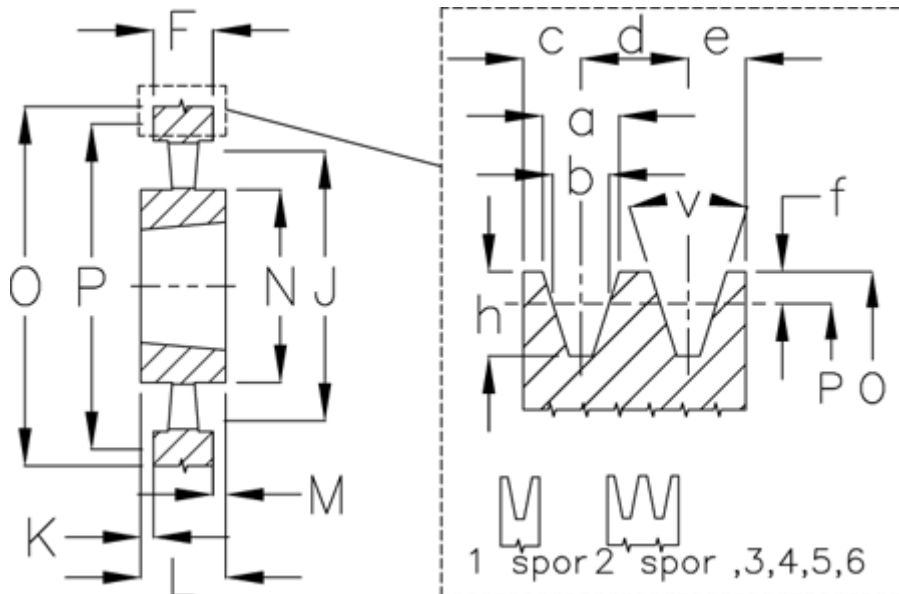

Article number: 604113063006

Description: V-belt pulley SPZ 630/6 TL3535

Measures

a	= 9.7	For bush	= 3535	O	= 634.0
b	= 8.5	h	= 11.0	P	= 630
Bush ζ max	= 90	J	= 601	Type	= SPZ
c	= 8.0	K	= 6,5	v	= 38 grader
d	= 12.0	L	= 89		
e	= 8.0	m	= 6.5		
f	= 2.0	N	= 175		
F	= 76	Number of ribs	= 6		